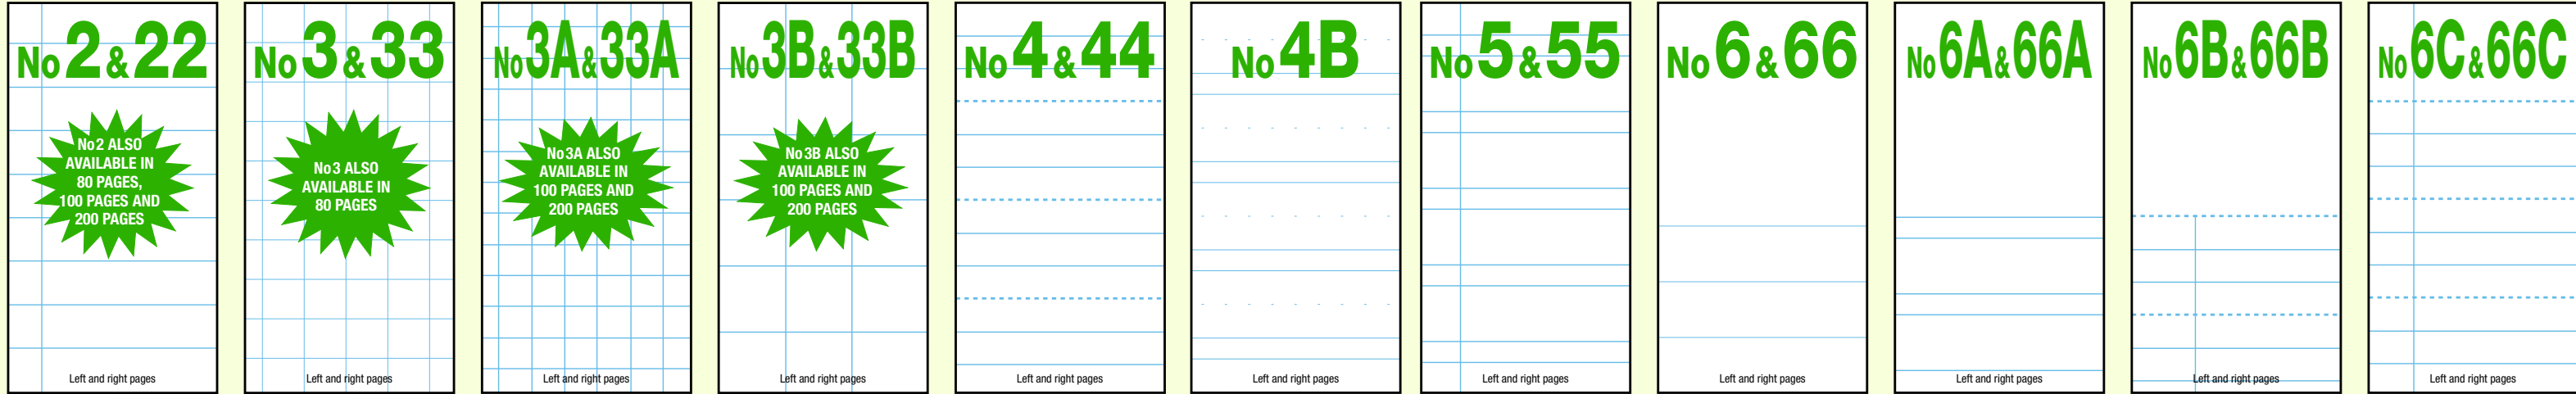

EXERCICES

- Lined 7 mm
- Left margin

EXERCISE

- Squared
- 1/4 in.

EXERCISE

- Squared
- 0.5 cm

EXERCISE

- Squared
- 1 cm

WRITTING

- Interlined 5 mm
- With dark dash
- Left margin

WRITTING

- Interlined 5 mm
- With fine light dash
- Left margin

WRITTING

- Interlined 3 mm
- No dash
- Left margin

PROJECT

- Lined 8 mm at the bottom

PROJECT

- Interlined 3 mm at the bottom
- No dash

PROJECT

- Interlined 5 mm at the bottom
- With dark dash
- White top page

PROJECT

- Interlined 5 mm at the bottom
- With dark dash
- 10 lines

MUSIC

- Left : lined 7mm
- Right : 12 staves

ATTENDANCE SHEET

- Month, monthly total, cumulative total

SCIENCE

- Left : lined 7 mm
- Right : squared 10 mm / cm

DRAWING

- White pages

TEACHER PLANBOOK

- Date, day, time, group