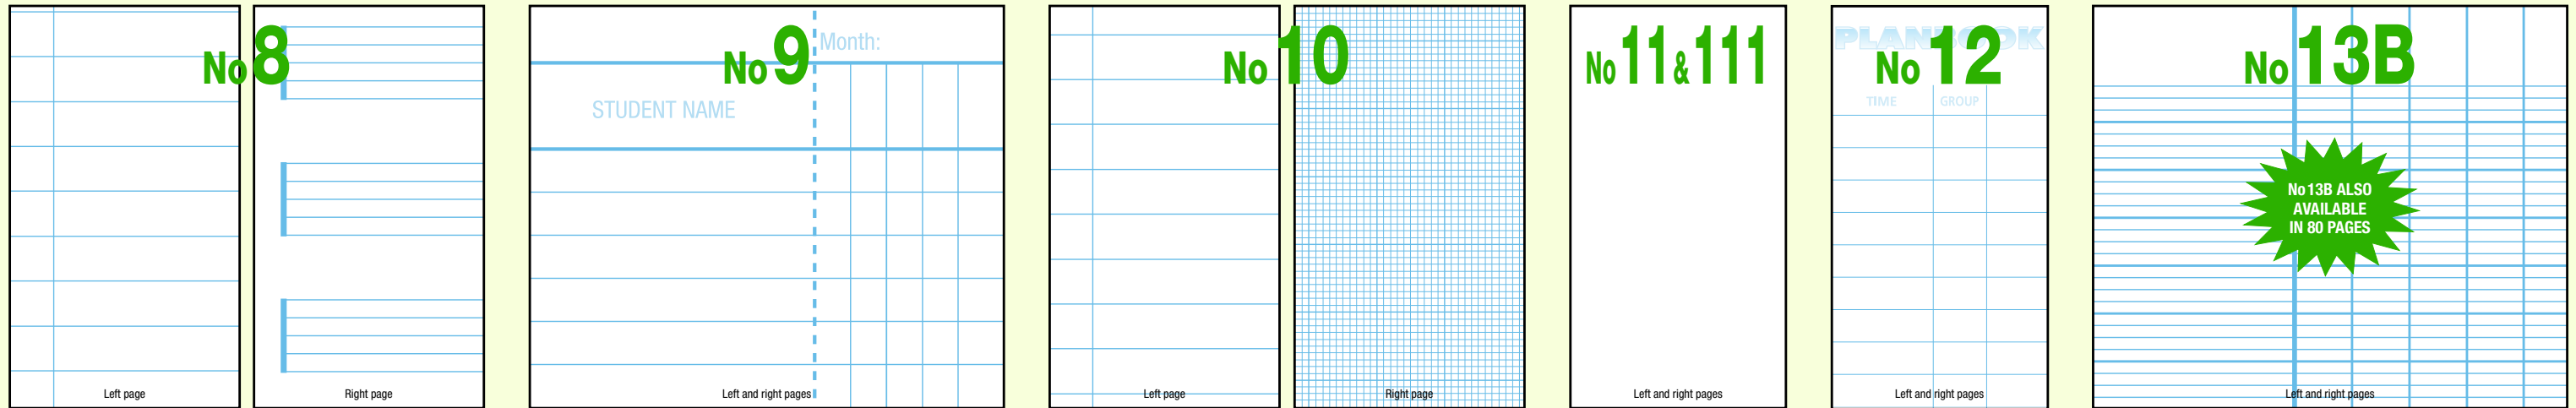

ÉCOLO copybook pages are printed on **Rolland Enviro100 Print**. Contains **100 %** post-consumer fibre **Certified ÉcoLogo**, **Processed Chlorine Free** and **FSC Recycled**. **Manufactured using biogas energy**.